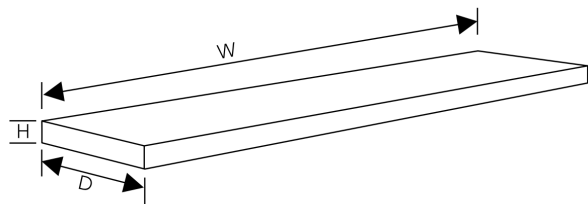

neelnox

LET
THERE
BE **DESIGN.**

Y-114-P

FEATURES

- Premium 304 Grade Stainless Steel
- Equipped with SoundDefy™ noise concealing technology
- Concealed hardware included for a seamless installation
- Double walled stainless steel construction ensures no screws are visible after installation

Model	Y-114-P
Product	Floating Shelf
Size	36"(W) x 6"(D) x 1 1/4"(H)
Slope	-
Hardware	Included, Concealed

FINISHES	Polished (-P)	Brushed Bronze (-BBRZ)	Light Beige (-LTBGE)
	Brushed (-B)	Antique Brass (-ABRS)	Grey (-GRAY)
	Brushed Gold (-BGLD)	Antique Copper (-ACOP)	Beige (-BEIGE)
	Matte Black (-BLK)	Matte White (-WHT)	Polished Gold (-PGLD)
	Oil Rubbed Bronze (-ORB)	Brushed Black (-BRBLK)	Polished Rose Gold (-PRGD)
	Brushed Brass (-BBRS)	Brushed Rose Gold (-BRGD)	